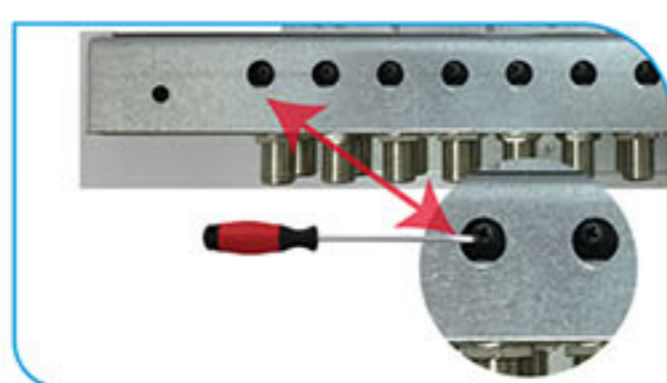

TPM 1733

Professional high-quality
Active Group TAP Amplifier

"Design for mega projects"

TPM 1733 Professional high-quality Active Group TAP Amplifier

by connecting three 17 X 32 multiswitch to the
TPM 1733 total subscriber output will be 96.

www.teknisatgroup.com.tr
www.tekno line.net

MULTISWITCH INSTALLATION

GAIN ATTENUATOR

MULTISWITCH MOUNTING

ADAPTOR CONNECTOR

LNB ON/OFF SWITCH