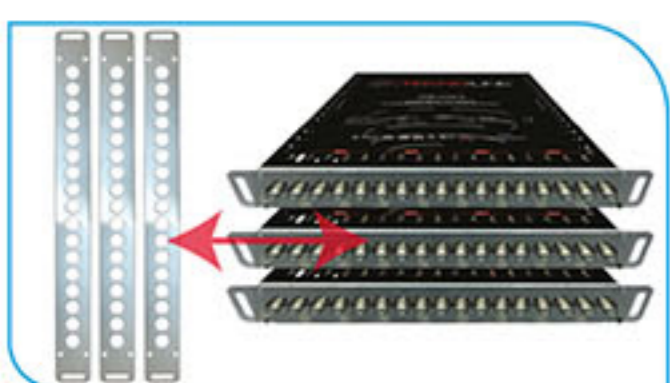

TPM 1733

Professional high-quality
Active Group TAP Amplifier

"Design for mega projects"

TPM 1733 Professional high-quality Active Group TAP Amplifier

by connecting three 17 X 32 multiswitch to the
TPM 1733 total subscriber output will be 96.

www.teknisatgroup.com.tr
www.tekno line.net

MULTISWITCH INSTALLATION

GAIN ATTENUATOR

MULTISWITCH MOUNTING

ADAPTOR CONNECTOR

LNB ON/OFF SWITCH