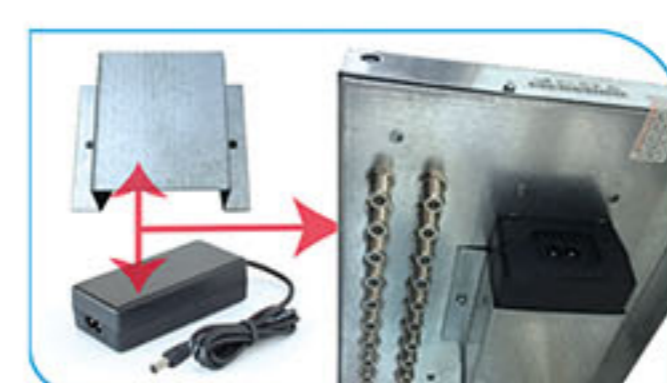

TPM 1733

Professional high-quality
Active Group TAP Amplifier

"Design for mega projects"

TPM 1733 Professional high-quality Active Group TAP Amplifier

by connecting three 17 X 32 multiswitch to the
TPM 1733 total subscriber output will be 96.

www.teknisatgroup.com.tr
www.tekno line.net

MULTISWITCH INSTALLATION

GAIN ATTENUATOR

MULTISWITCH MOUNTING

ADAPTOR CONNECTOR

LNB ON/OFF SWITCH