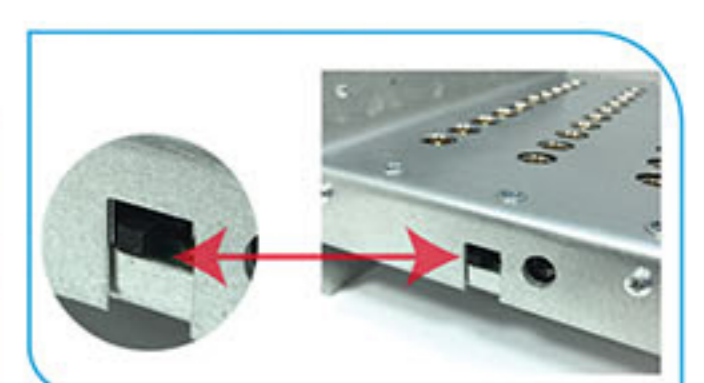

www.teknisatgroup.com.tr
www.tekno line.net

MULTISWITCH INSTALLATION

GAIN ATTENUATOR

MULTISWITCH MOUNTING

ADAPTOR CONNECTOR

LNB ON/OFF SWITCH