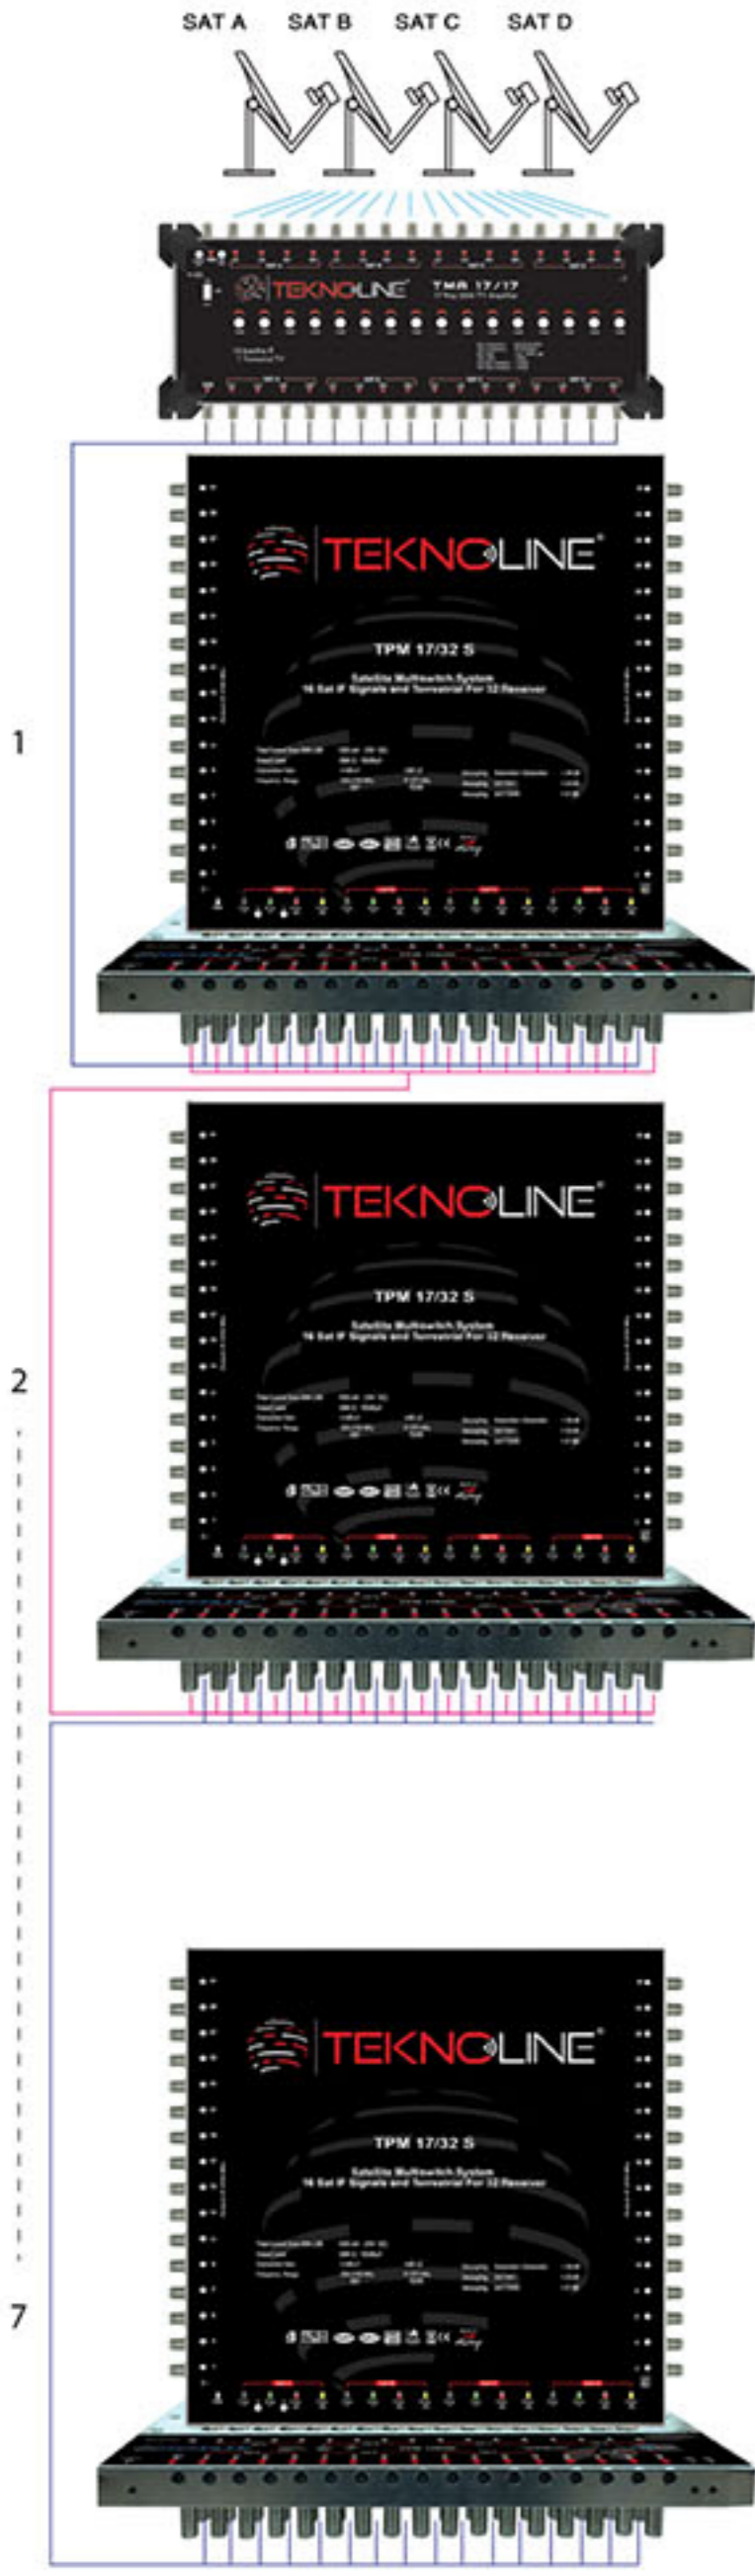

TPM 1733

Professional high-quality
Active Group TAP Amplifier

"Design for mega projects"

TPM 1733 Professional high-quality Active Group TAP Amplifier

by connecting three 17 X 32 multiswitch to the
TPM 1733 total subscriber output will be 96.

www.teknisatgroup.com.tr
www.tekno line.net

MULTISWITCH INSTALLATION

GAIN ATTENUATOR

MULTISWITCH MOUNTING

ADAPTOR CONNECTOR

LNB ON/OFF SWITCH